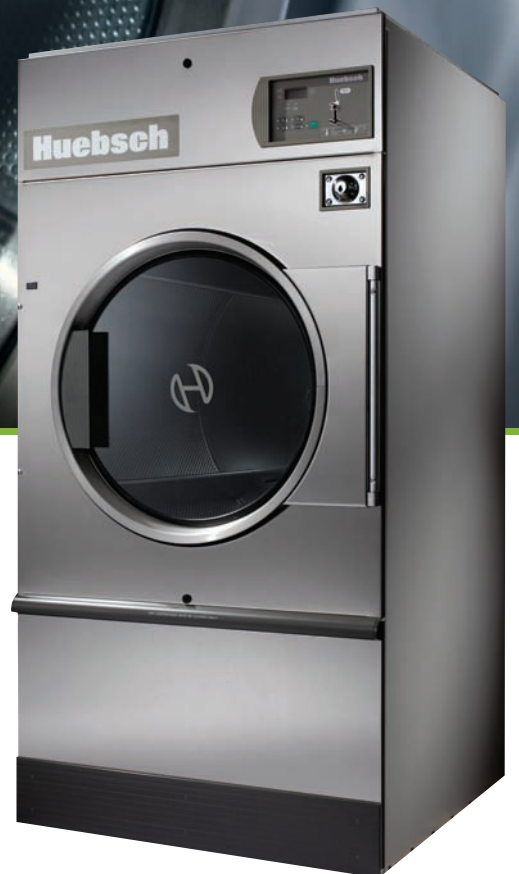

**Huebsch is the answer.**

**Coin  
50 and 75 lb LoadStar™  
Tumblers**

# 50 and 75 lb Coin Tumbler Specifications

## Big Performance

Why are 50 and 75 lb Huebsch LoadStar™ commercial dryers a good fit for my laundry?